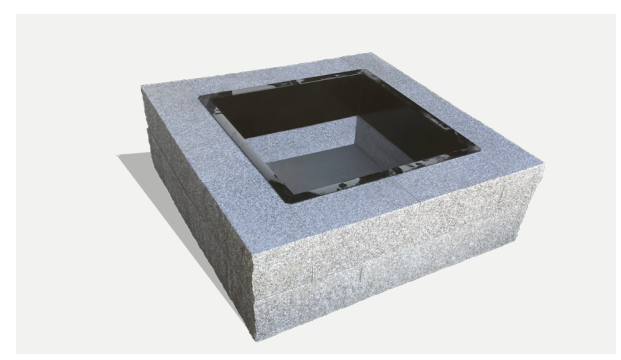

SQUARE FIRE PIT

PRODUCT DATA SHEET

Scan me for more info.

EASTERN GRAY™
Granite - Square fire pit

Safe and durable, square fire pits are suitable to a variety of design styles. Sleek and modern, they will enhance any outdoor space. Pick it up in the morning and you will be roasting s'mores by dusk.

SQUARE FIRE PIT

Sold in an easy-to-install 21-piece kit. Metal insert included.

Dimensions	Height
43" x 43"	14"

STONES

-  **EASTERN GRAY™**
Granite - Thermal top, Split-face sides
-  **SAINT HENRY BLACK™**
Granite - Thermal top, Thermal sides

Powder coat finished metal components are highly durable with regular maintenance and upkeep.

SQUARE FIRE PIT

PACKAGING INFORMATION

SQUARE FIRE PITS				
Products	Size	Height	Units per crate	Weight per crate (Lbs)
				Granite
Pre-packaged Square fire pit with ring	43" x 43"	14"	20 stones	1,538 - 1,638