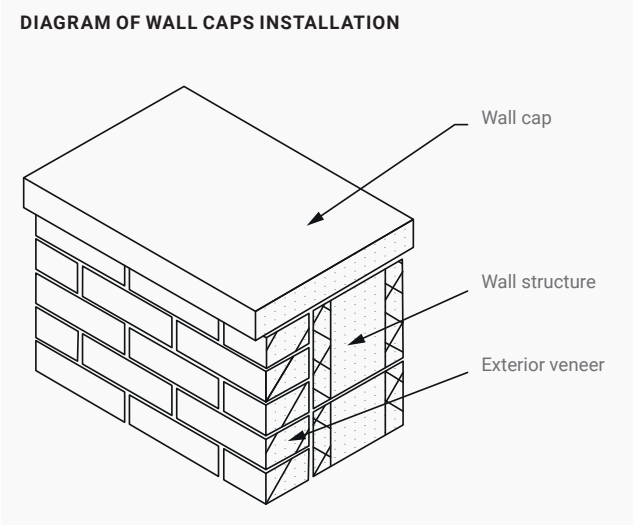

WALL CAPS

PRODUCT DATA SHEET

Scan me for more info.

INDIANA LIMESTONE - FULL COLOR BLEND™
Limestone - Wall caps

Wall caps are a unique accent piece for your garden or retaining wall. Versatile and durable, split-face wall caps provide a strong finishing touch to any stone wall design.

Shape	Dimensions	Thickness
	12" x 24"	2"

STONES

- INDIANA LIMESTONE - FULL COLOR BLEND™**
Limestone - Smooth top, Split-face
- INDIANA LIMESTONE - FOSSIL BEIGE™**
Limestone - Smooth top, Split-face
- EASTERN GRAY™**
Granite - Thermal top, Split-face
- GEORGIA MARBLE™ PEARL GREY™**
Marble - Smooth top, Split-face